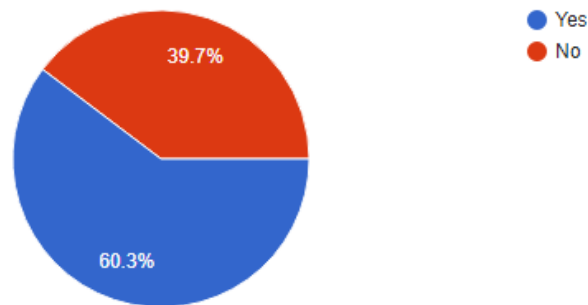

6. Is Knowledge gained in SBRR Mahajana FG/PG Wing relevant in your present job?

141 responses

7. Were the faculty members cooperative for academic support and overall development?

141 responses