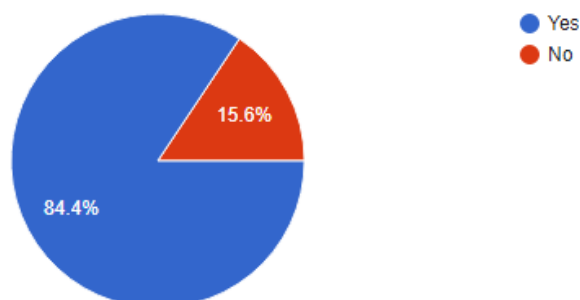

5. Do you feel that adequate knowledge was gained during your course of study?

141 responses