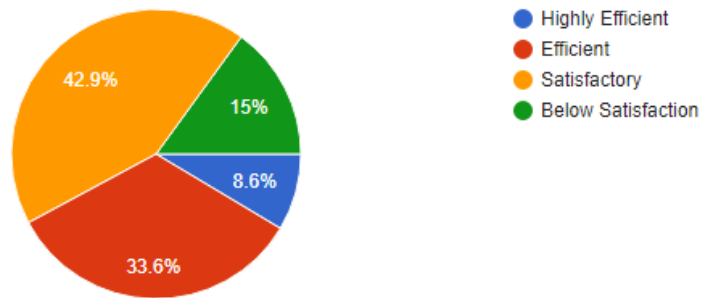

2019-2021 Batch

9. How do you rate the academic initiatives taken by the college to bridge the gap between industry and academia

140 responses