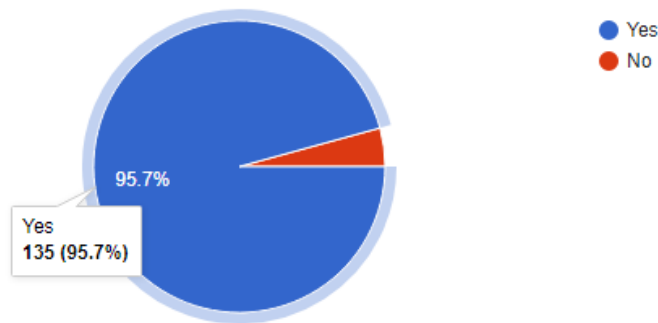

Alumni Feedback form report

1. Do you feel proud to be associated with SBRR Mahajana FG College/PG Wing as Alumni ?

141 responses

2. How do you rate the development activities organized by the college for your overall development ?