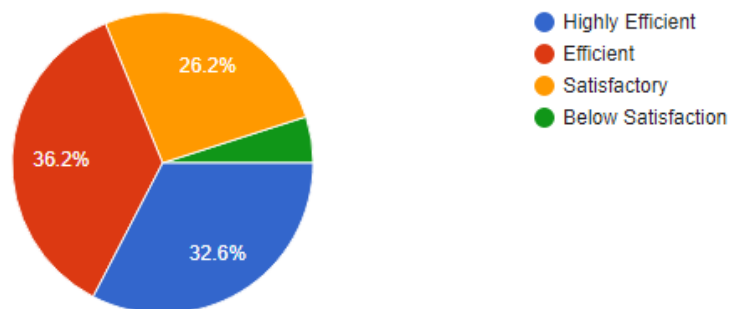

8. How do you rate the student teacher relationship in your college as a Whole?

141 responses