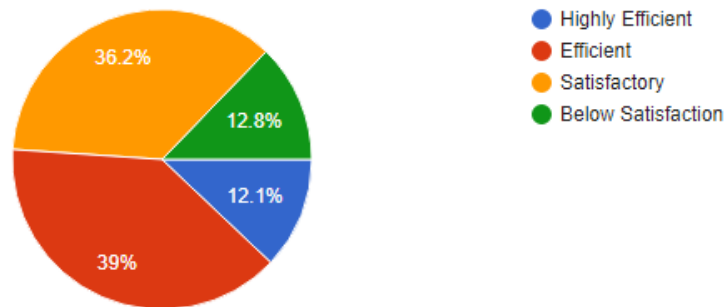

2. How do you rate the development activities organized by the college for your overall development ?

141 responses