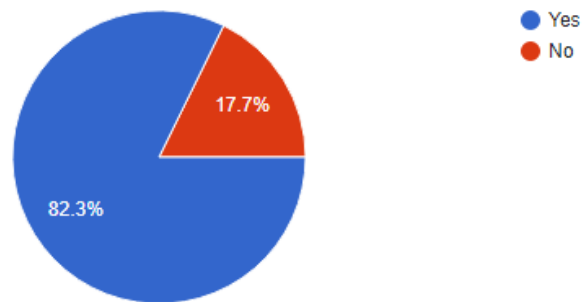

3. Will you recommend your relatives/friends to enroll at SBRR Mahajana FG College/PG Wing?

141 responses