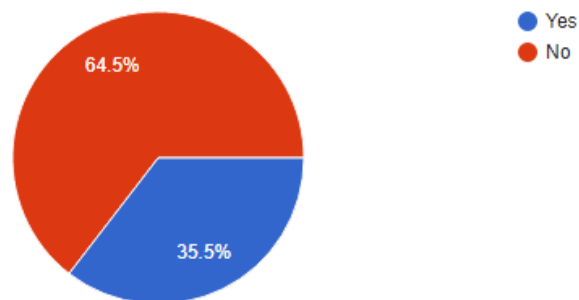

141 responses

3. Will you recommend your relatives/friends to enroll at SBRR Mahajana FG College/PG Wing?

141 responses

4. Did the college help you to get a Job.

141 responses

5. Do you feel that adequate knowledge was gained during your course of study?